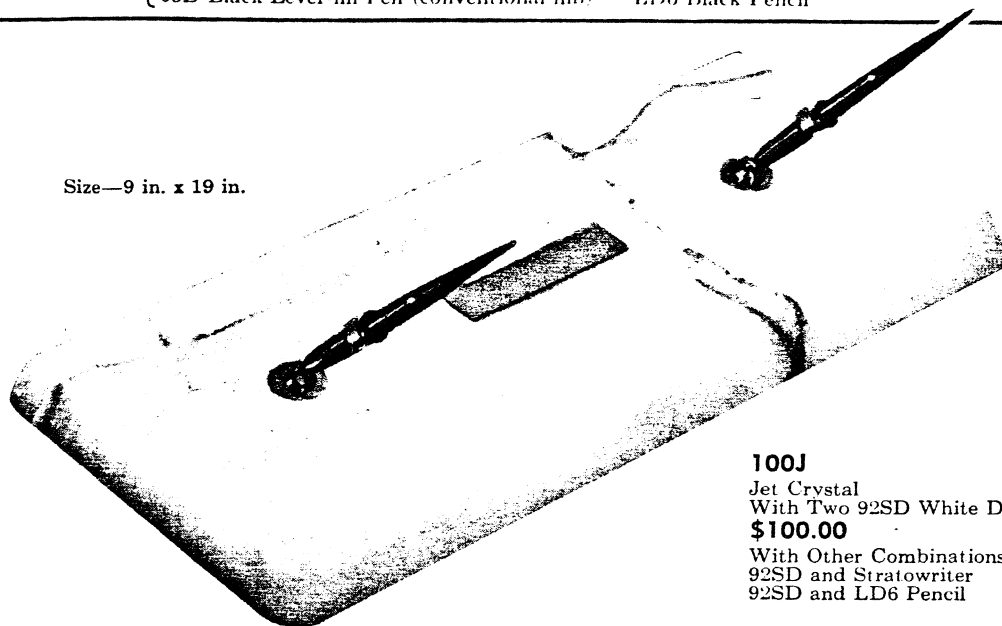

CODE { 92SD-Black Touchdown "White Dot" Pen   B55D-Brown Lever-fill Pen (conventional nib)
B92SD-Brown Touchdown "White Dot" Pen   RL4D-Black Stratowriter Ballpoint
55D-Black Lever-fill Pen (conventional nib)   LD6-Black Pencil

SHEAFFER'S

Size—9 in. x 19 in.

100I
Italian Marble
With Two 92SD White Dot Pens
$100.00
With Other Combinations:
92SD and Stratowriter   **$98.00**
92SD and LD6 Pencil   **$95.50**

100J
Jet Crystal
With Two 92SD White Dot Pens
$100.00
With Other Combinations:
92SD and Stratowriter   **$98.00**
92SD and LD6 Pencil   **$95.50**

100M (Illustrated)
Mexican Onyx
With Two B92SD White Dot Pens
$100.00
With Other Combinations:
92SD and Stratowriter   **$98.00**
92SD and LD6 Pencil   **$95.50**